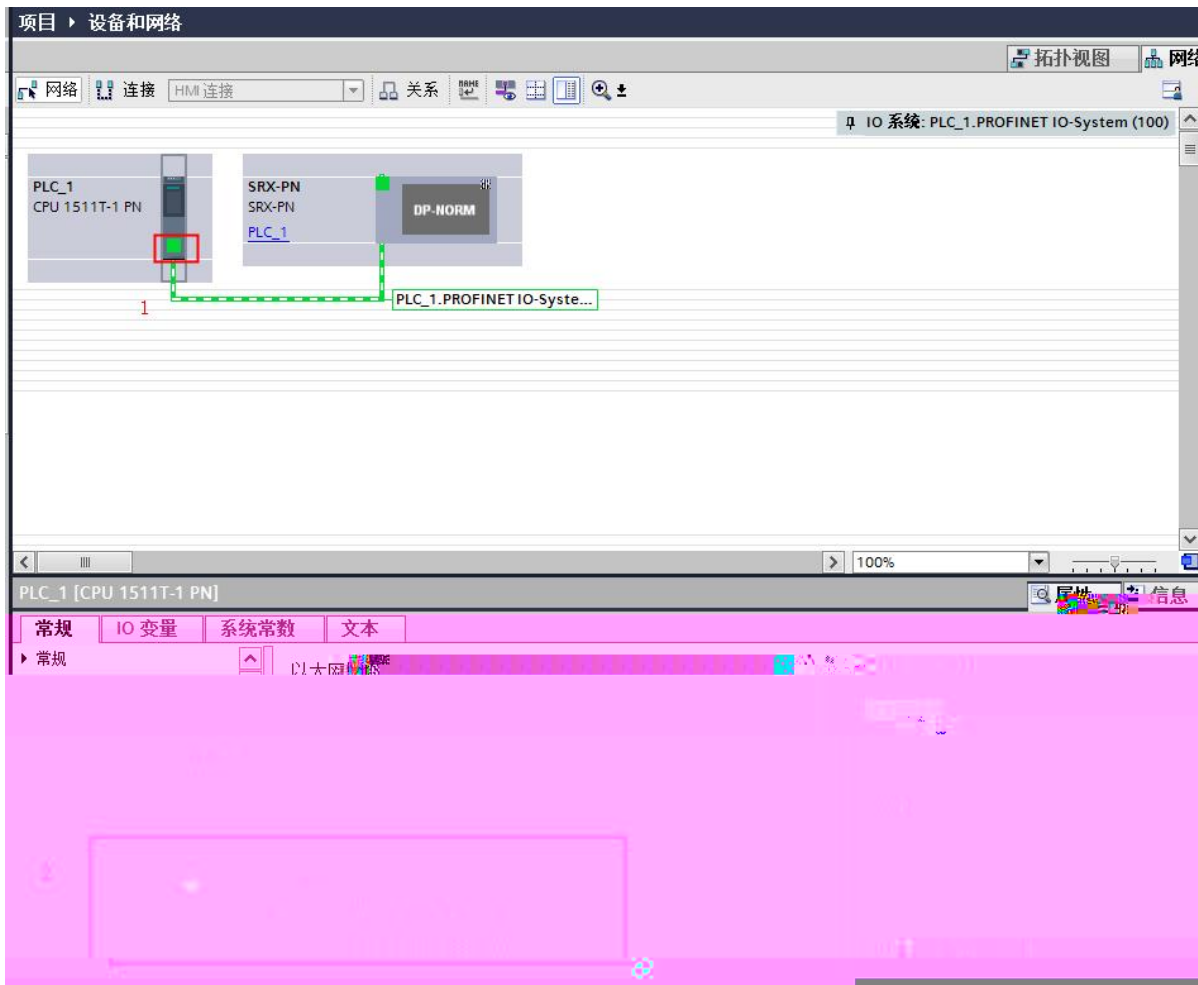

7. PROFINET

Not assigned

PLC_1.PEOPFINET interface_1

SRX-PN

8.

S7-1500 IP

9. IO IP

4.3